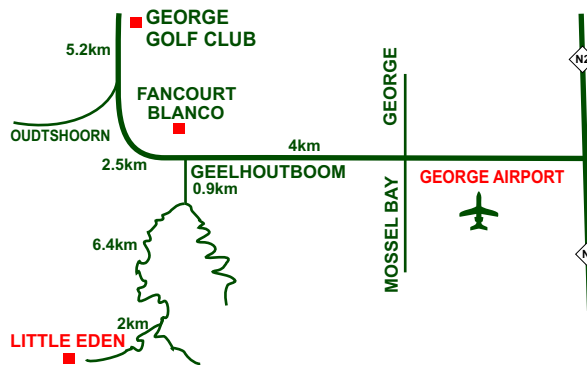

LEADER PAGE
Category: Golfing & Sports

findit..
south africa
www.finditsa.co.za
P.O. Box 3685, Knysna, 6570
Tel: +27 (0) 44 382 3354
Fax: 0865 183 999
E-mail: info@finditsa.co.za

ACCEPTANCE.....

DATE.....

Filename:	Little Eden (Findit Garden Route - Leader Page)
Drawn By:	Rose Petersen (12/06/07)
Client:	Cavin Kayser